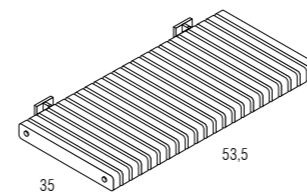

SWING_seduta doccia
folding seat / asiento plegable