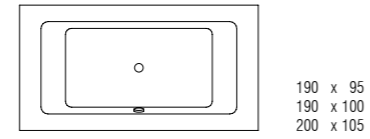

VASCHE_DA RIVESTIRE / bathtub to clad / bañera para revestir

WAVE SMALL

WAVE MEDIUM

WAVE LARGE

ECLETTICO SQUARE sottopiano

ECLETTICO SQUARE sovrappiano

ECLETTICO CIRCLE 180 X 80

ECLETTICO SPECIALE

STREET

180 x 80
190 x 90
200 x 100

VASCHE_RIVESTITE con airpool / bathtub with airpool / bañera revestida

STYLE SMALL

STYLE MEDIUM

STYLE LARGE

MYSTYLE_MEDIUM

MYSTYLE_LARGE

LOOK SQUARE 180 X 80

LOOK CIRCLE 180 X 80

LOOK PLUS 180 X 90