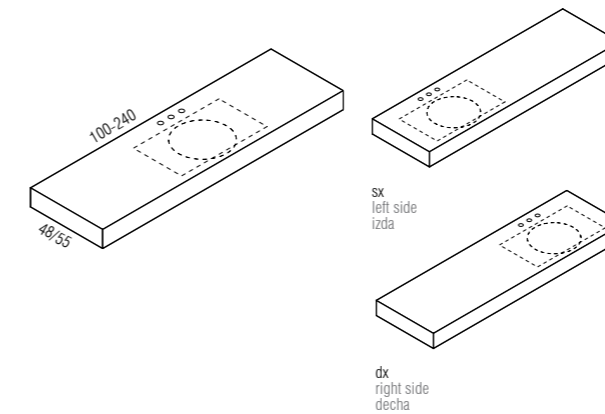

FLAT CUBE - FLAT CUP

lavabo singolo / single washbasin / lavabo single