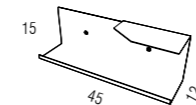

mensola a muro
wall shelf
repisa de pared