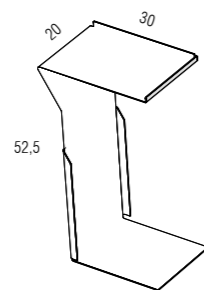

TYPE COLLECTION complementi per vasca e doccia
accessories for bathtub and shower / accesorios para bañera y ducha

STOOL

LT. TABLE

ET. TABLE

mensola sospesa
suspended side table
repisa suspendida

BRIDGE

vassoio quadro
square rack
bandeja marco

vassoio rettangolare
rectangular rack
bandeja rectangular

mensola a muro
wall shelf
repisa de pared

TYPE COLLECTION accessori / accessories

porta salviette isola
freestanding towel rail
toallero de pie

porta salviette parete
towel rail on wall
toallero a pared

porta salviette
towel rail
toallero

mensole
shells
repisas

SIGN

mensola bicchiere
shelf with cup
repisa con vaso

porta carta
toilet roll holder
portarrollos

set scopino
set toilet brush
set escabillero

scopino
toilet brush
set escabillero

lampada
lamp
lampara

appendino
hook
percha

DECK pedana con piedini regolabili H.50mm
slatted footboard with adjustable feet / tarima con patas regulables

CLASSIC pedana H.34mm
footboard / tarima

SWING_seduta doccia
folding seat / asiento plegable

SPECCHI / mirrors / espejos

BASIC - specchio reversibile - orizzontale / verticale
reversible mirrors - horizontal / vertical
espejos reversible - horizontal / vertical

40 X 40	40 X 60	40 X 80
60 X 40	60 X 60	60 X 80
80 X 40	80 X 60	80 X 80
90 X 40	90 X 60	90 X 80
120 X 40	120 X 60	120 X 80
160 X 40	160 X 60	160 X 80
180 X 40	180 X 60	180 X 80
200 X 40	200 X 60	200 X 80

FRAME - specchio reversibile (orizzontale/verticale)
reversible mirrors - horizontal / vertical
espejos reversible - horizontal / vertical