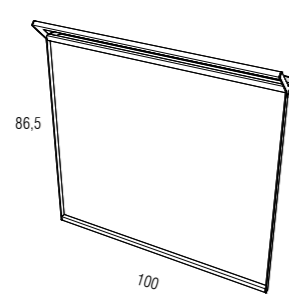

porta salviette parete
towel rail on wall
toallero a pared