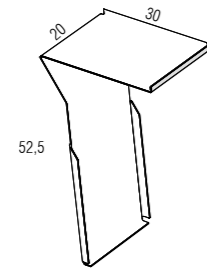

TYPE COLLECTION complementi per vasca e doccia
accessories for bathtub and shower / accesorios para bañera y ducha

STOOL

LT. TABLE

ET. TABLE

mensola sospesa
suspended side table
repisa suspendida

BRIDGE

vassoio quadro
square rack
bandeja marco

vassoio rettangolare
rectangular rack
bandeja rectangular

mensola a muro
wall shelf
repisa de pared

TYPE COLLECTION accessori / accessories

porta salviette isola
freestanding towel rail
toallero de pie

porta salviette parete
towel rail on wall
toallero a pared

porta salviette
towel rail
toallero

mensole
shells
repisas

SIGN

mensola bicchiere
shelf with cup
repisa con vaso

porta carta
toilet roll holder
portarrollos

set scopino
set toilet brush
set escabillero

scopino
toilet brush
set escabillero

lampada
lamp
lampara

appendino
hook
percha

DECK pedana con piedini regolabili H.50mm
slatted footboard with adjustable feet / tarima con patas regulables

CLASSIC pedana H.34mm
footboard / tarima

SWING_seduta doccia
folding seat / asiento plegable

SPECCHI / mirrors / espejos

BASIC - specchio reversibile - orizzontale / verticale
reversible mirrors - horizontal / vertical
espejos reversible - horizontal / vertical

40 X 40	40 X 60	40 X 80
60 X 40	60 X 60	60 X 80
80 X 40	80 X 60	80 X 80
90 X 40	90 X 60	90 X 80
120 X 40	120 X 60	120 X 80
160 X 40	160 X 60	160 X 80
180 X 40	180 X 60	180 X 80
200 X 40	200 X 60	200 X 80

FRAME - specchio reversibile (orizzontale/verticale)
reversible mirrors - horizontal / vertical
espejos reversible - horizontal / vertical