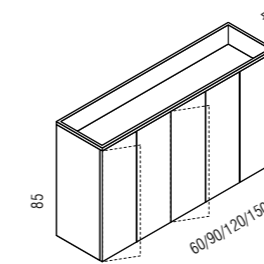

parete / wall / pared

LIGHT30+CUBE50 tipologie / types