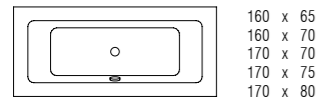

VASCHE_DA RIVESTIRE / bathtub to clad / bañera para revestir

WAVE SMALL