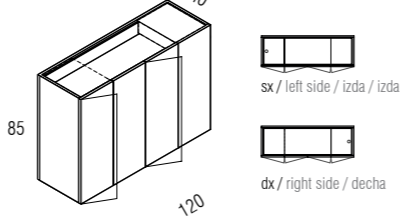

120_4 ante / doors / puertas