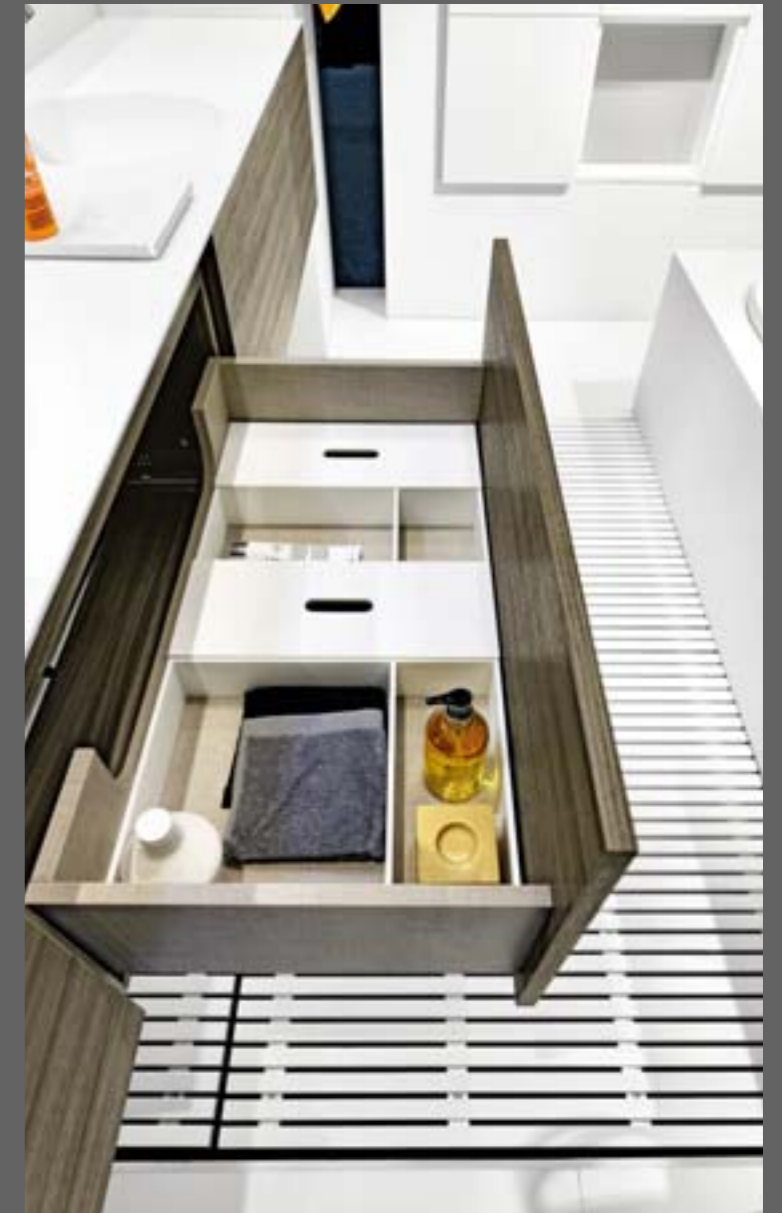

Grafica nelle partizioni dei cassetti realizzate in Makril.

Detail of drawer dividers, made of Makril.

Separadores internos de los cajones realizados en Makril.