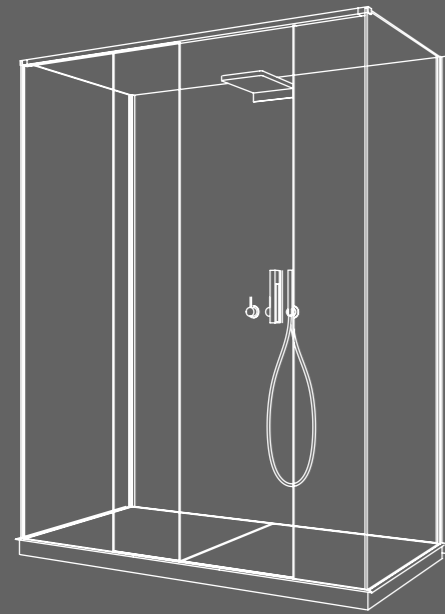

---  
*Floor-flush stainless steel shower tray with integrated slatted footboard in Corian®, Wenge or thermotreated wood. Steel is made to measure up to 210x110 cm with a single waste or up to 360x110 / 210x220 cm with double waste.*

---  
*Plato ducha ras de suelo en acero con tarima integrada con listones Deck en Corian, Wengué y madera termotrada. Se puede realizar a medida hasta 210x110 cm con un desagüe, o a medida 360x110 / 210x220 cm con desagüe doble.*

## SLIM

Piatto doccia Slim in Corian® a misura fino a 300x150 cm. Posizionabile a filopavimento o in appoggio.

---  
*Shower tray Slim in Corian®, made to measure up to 300x150cm. Can be installed floor-flush or floorstanding.*

---  
*Plato de ducha de Corian®, de tamaño hasta 300x150 cm. Colocado a ras del suelo en o en apoyo.*